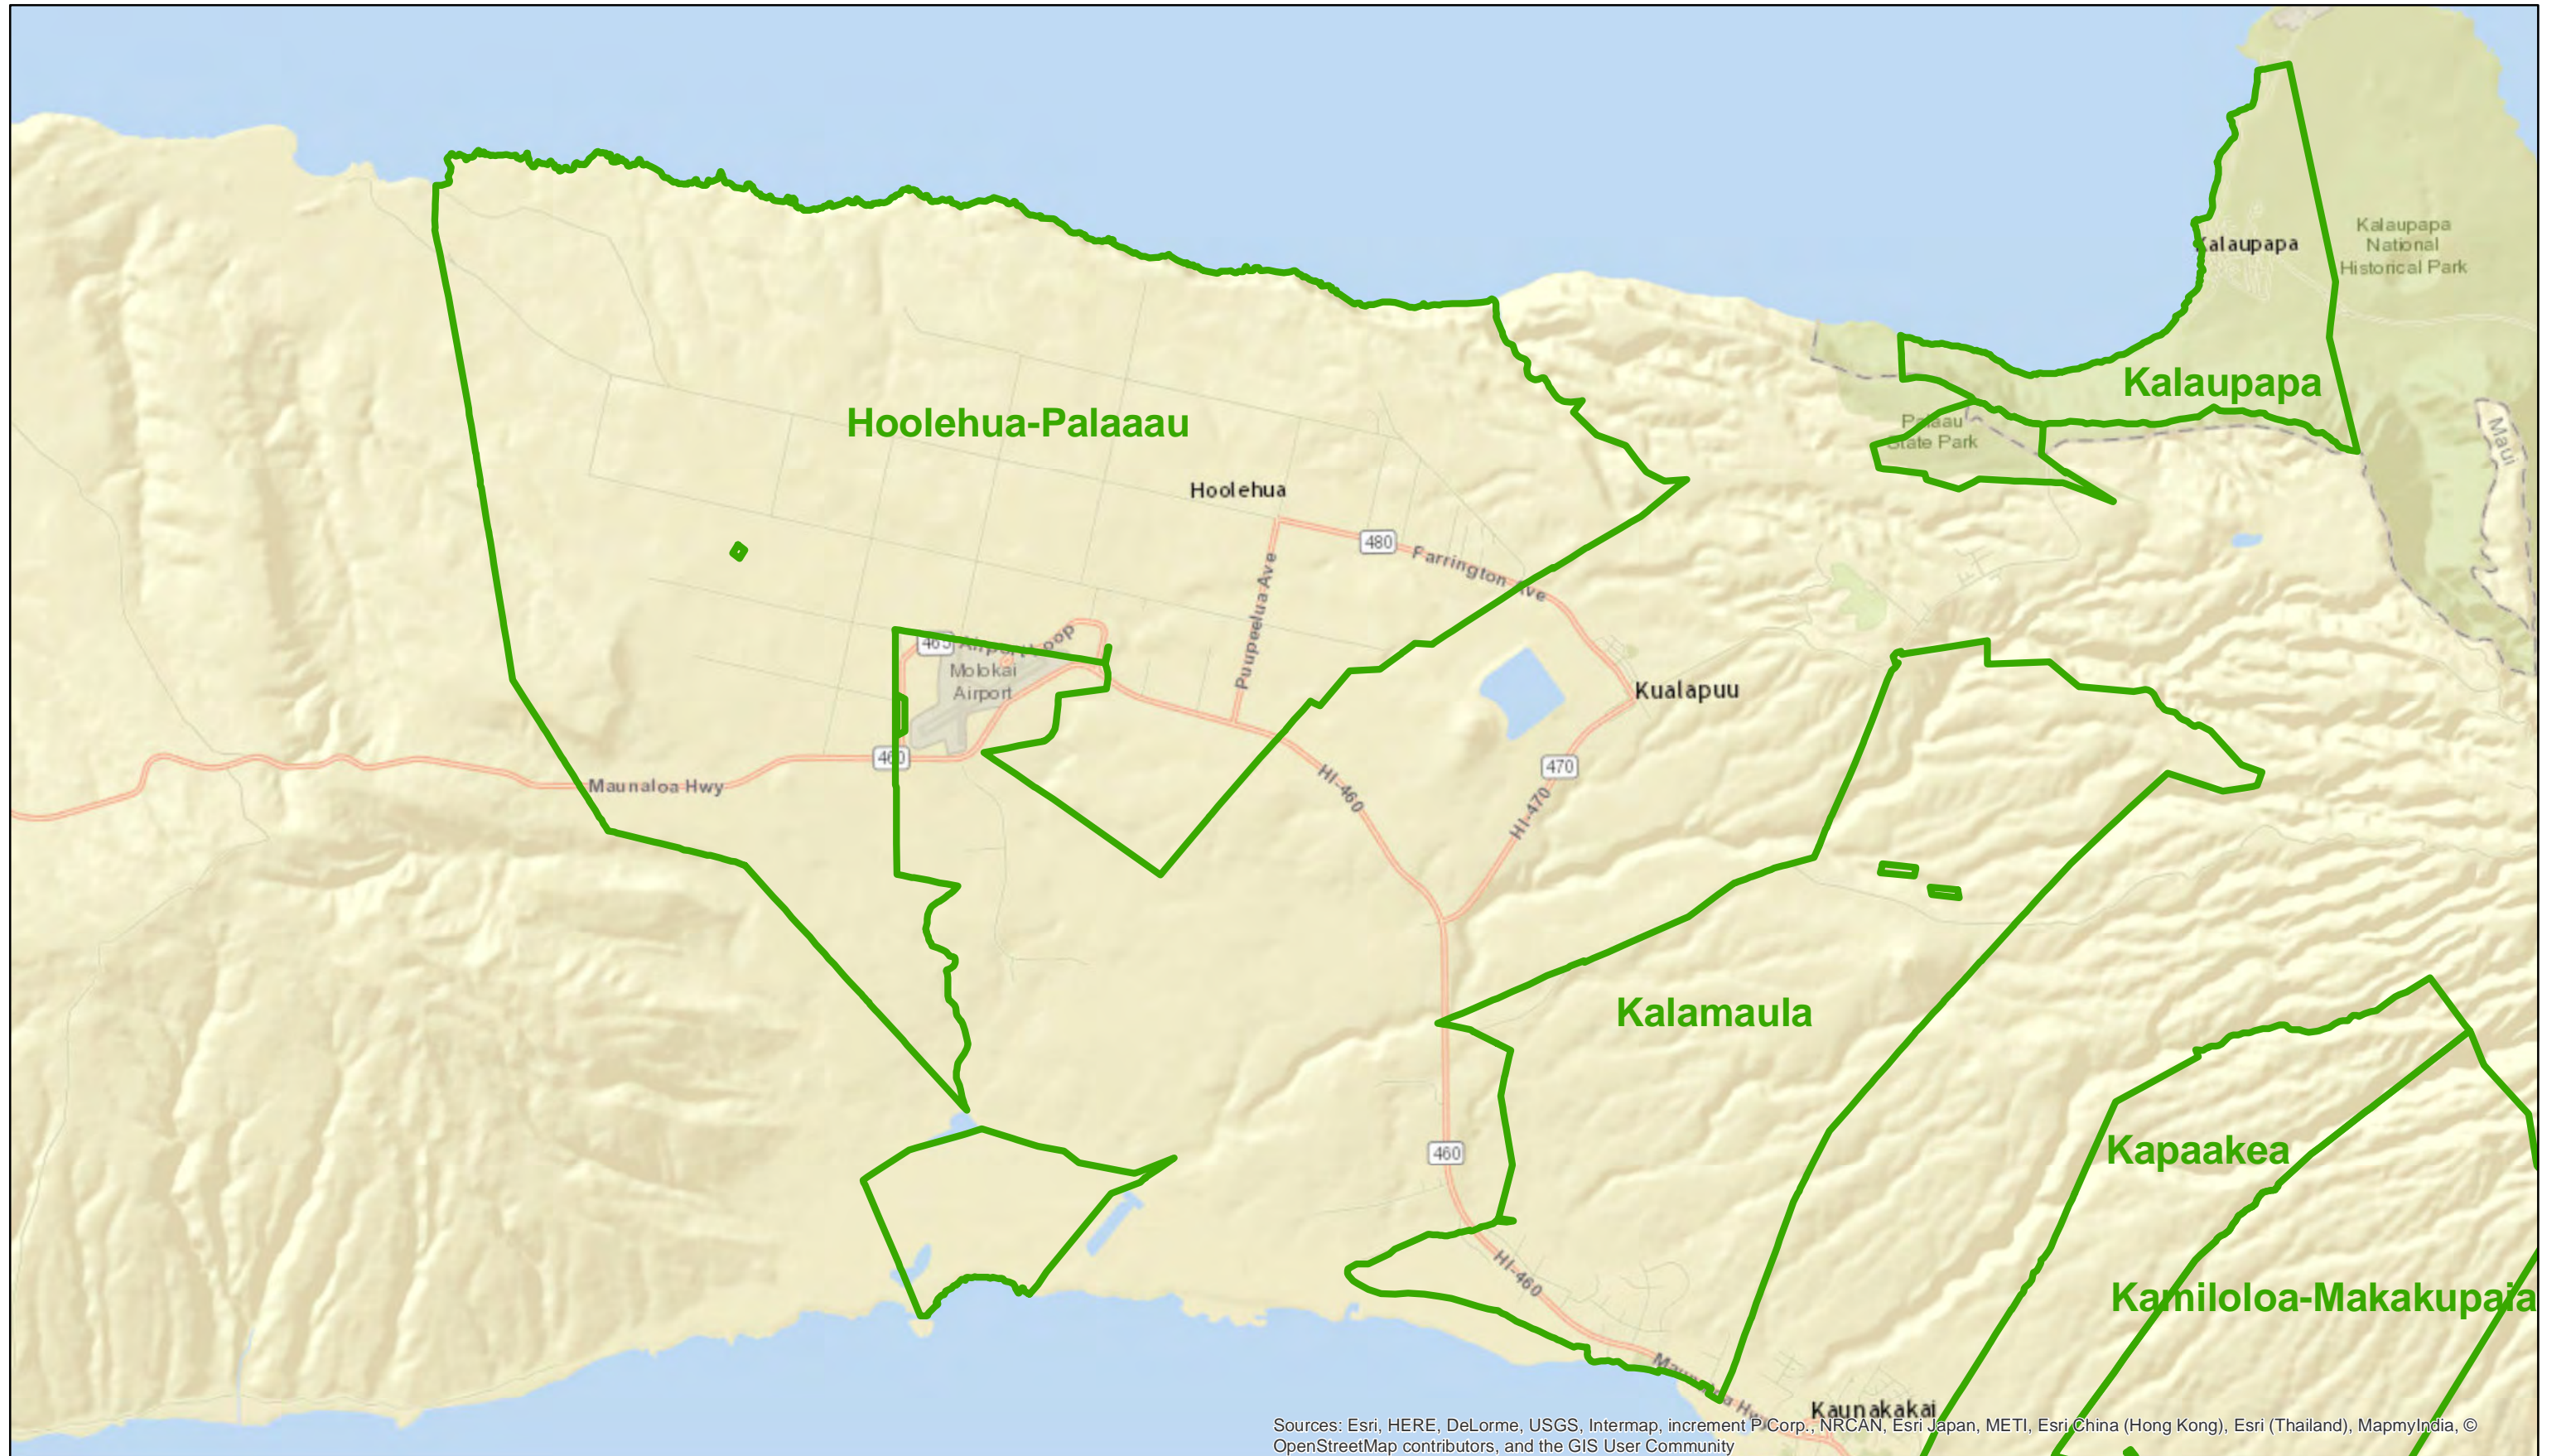

Hawaiian Homelands: Moloka'i

Hawaiian Homelands: Hoolehua-Palaaau

Sources: Esri, HERE, DeLorme, USGS, Intermap, increment P Corp., NRCAN, Esri Japan, METI, Esri China (Hong Kong), Esri (Thailand), MapmyIndia, © OpenStreetMap contributors, and the GIS User Community

Hawaiian Homelands: Kalamaula

Hawaiian Homelands: Kalaupapa

Hawaiian Homelands: Kamiloloa-Makakupaia

Hawaiian Homelands: Kapaakea

Sources: Esri, HERE, DeLorme, USGS, Intermap, increment P Corp., NRCAN, Esri Japan, METI, Esri China (Hong Kong), Esri (Thailand), MapmyIndia, © OpenStreetMap contributors, and the GIS User Community

Hawaiian Homelands: Ualapue

Sources: Esri, HERE, DeLorme, USGS, Intermap, increment P Corp., NRCAN, Esri Japan, METI, Esri China (Hong Kong), Esri (Thailand), MapmyIndia, © OpenStreetMap contributors, and the GIS User Community